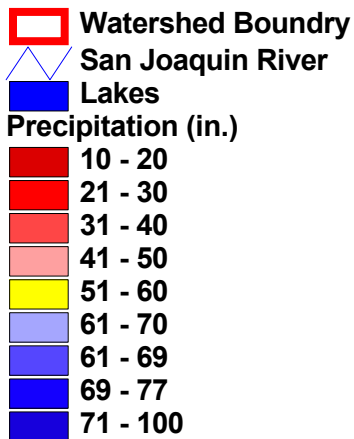

# Precipitation Map of the San Joaquin Watershed

**SCIENCE  
LEADERSHIP  
INSTITUTE**